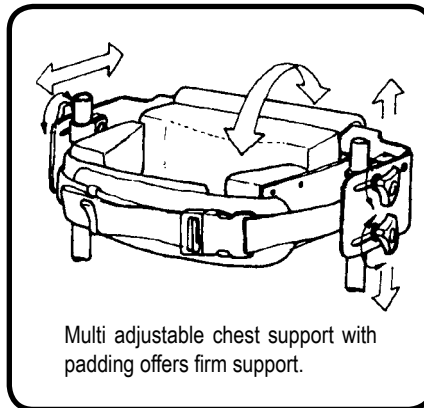

LECKEY FREESTANDER

This upright stander is designed and manufactured in the UK to promote weight bearing and midline symmetry. It comes with heavy duty swivel and lockable castors for easy manoeuvrability.

One of the special features is the multi-adjustable chest support. It is height and angle adjustable. It comes with a thickly padded chest pad and a pair of width adjustable, wrap-around type soft padded lateral supports for maximum comfort. A safety belt is also included.

Another special feature is the multi-adjustable knee cups. The knee plate can be adjustable in height and tilt in angle. Each of the two knee cups can be positioned individually along the knee plate to provide the exact amount of adduction and abduction as required.

The opening of the base and low footplate allows for easier wheelchair transfer. The adjustable sandals come with Velcro fasteners to secure the feet. Sandal raisers are also available for those with different leg length.

The large and colourful tray can be adjustable in height and tilt in angle. Removing the top of the tray reveals a useful activity bowl which can be used in various activities.

A pelvic strap comes standard to achieve a good midline position, to rotate the child's pelvis and correct scoliosis. Using an optional interface frame, a head support can be fitted on the standing frame to improve head and shoulder positioning and control hyper-extension.

For a smaller child, the lightweight Totstander offers features such as multi adjustable knee cups and sandals similar to the Freestander. It is suitable for good postural positioning in the earliest stage of standing.

Adjustable trunk and knee supports.

Options: for all sizes