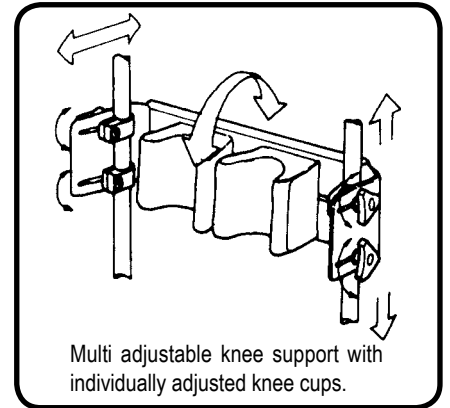

Adjustable pelvic belt.