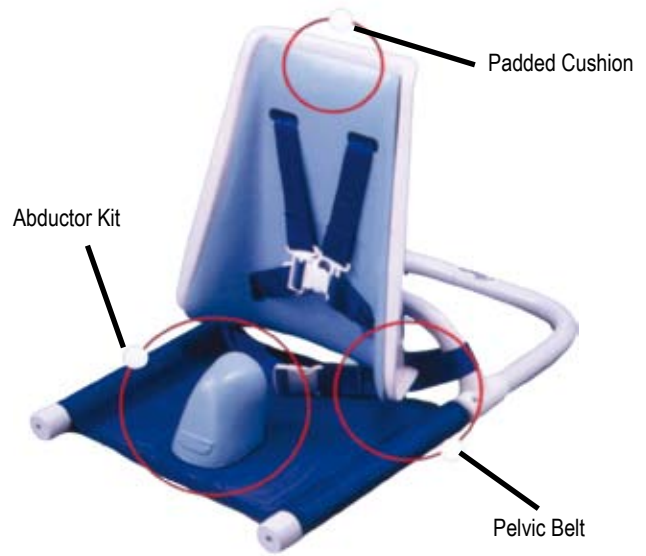

BBS7700 with padded cushion.