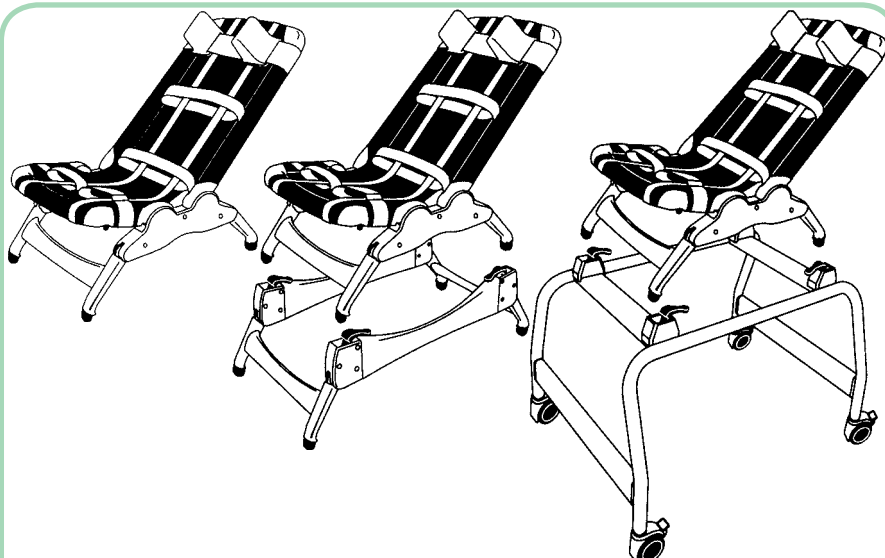

# BATHING AIDS

Blue Wave Bath Chair works with or without stand.

The Blue Wave Bath Tub Stand will raise the seat height to 43 cm.

The Blue Wave Shower Base raises the seat to a height of 71 cm, allowing the user to be wheeled from one room straight into the shower recess.

Bath chair can be used in lounge room, garden or beach.

Standard fabric (vinyl-covered nylon) provides a firm surface for postural support.

Height can be adjusted with child in chair.

Soft fabric (polyester knit) for those who prefer sink-in comfort rather than postural support.

Seat and back angle adjusts easily by triggers.

A smaller bath chair can be converted to larger size with conversion kit.

Fabric can be removed for cleaning.

Size	Small	Medium	Large
<b>Blue Wave Bath Chair (standard fibre)</b>	<b>BE514</b>	<b>BE524</b>	<b>BE534</b>
<b>Blue Wave Bath Chair (new soft fibre)</b>	<b>BE513</b>	<b>BE523</b>	<b>BE533</b>
<b>Blue Wave Tub Stand</b>	<-----	<b>BE517</b>	----->
<b>Blue Wave Shower Base</b>	<-----	<b>BE518</b>	----->
Height of user, cm	up to 91	81 - 127	117 - 173
Max. working load, kg	27	54	73
Back height, cm	46	64	81
Seat Depth x Width, cm	33 x 37	33 x 37	42 x 37
Seat Height, cm	5 - 18	5 - 18	5 - 18
Seat ht. on Tub Stand, cm	<-----	43	----->
Tub Stand W x L x H, cm	<-----	43 x 81 x 25	----->
Seat ht. on Shower Stand, cm	<-----	71	----->
Shower Stand size WxLxH, cm	<-----	69 x 84 x 53	----->
<b>Conversion Kit, BE514 to BE524</b>	<b>BE519</b>	<i>n/a</i>	<i>n/a</i>
<b>Conversion Kit, BE524 to BE534</b>	<i>n/a</i>	<b>BE527</b>	<i>n/a</i>