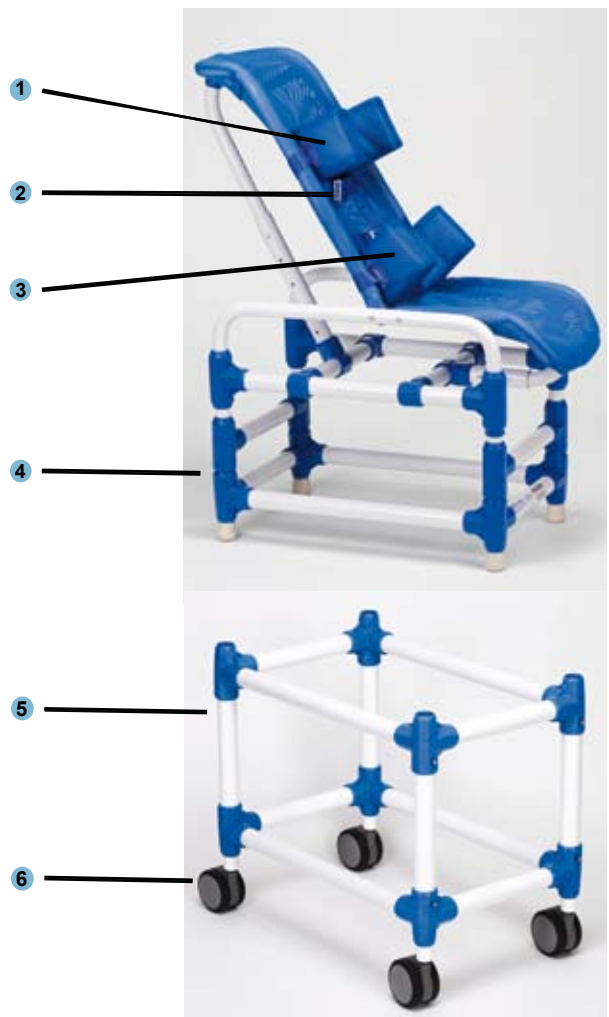

BATHING AIDS

COLUMBIA CONTOUR SUPREME BATH CHAIR

- This bath chair provides comfortable and full length trunk and head support. It can be used in other locations and applications besides bathing.
- **INDIVIDUAL ADJUSTABLE SEAT ANGLE** (0°, 15°, 30°, 45°, 60°) and **BACK ANGLE** (0°, 15°, 30°).
- Folds flat for storage.
- Two comfortable safety belts to ensure security.
- A higher (23 cm) PVC frame with safe nonslip rubber feet.
- Replaceable rip-proof DOUBLE mesh fabric which is bacteria and fungal resistant. Stainless steel fittings.
- Soft padding on the front edge of the seat increases comfort.

CASTOR SET **BCB8825**
 Individual lockable wheels fit all Columbia Contour Deluxe and Contour Supreme bath chairs and extension legs.

EXTENSION LEGS **BEL8850** Each set raise chair by 23 cm
 Raise the bath chair to bath tub height or use with castor seat to form a rolling shower base of required height.

ROLLING SHOWER BASE **BBC8870** Raise chair by 61 cm
 Rolling Shower Base include PVC Tubing frame and locking castors. Ideal for wheeling into showers.

Individual adjustable seat angle.

Folds flat for storage.

Columbia Contour Supreme Medium Bath Chair BBC8610.

Accessories:

1. **BHP8875** Head Support.
2. Positioning Belt (included).
3. **BBC8830** Lateral Support.
4. **BEL8850** Extension Legs.
5. **BBC8870** Rolling Shower Base (refer to item #5 + #6).
6. **BCB8825** Castor Set.
7. **BBC8815/16/17** Abuctor Kit.