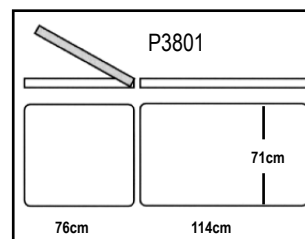

Features:

- Stable heavy duty steel base with grey powder coating.
- Top comprises 38 mm high density foam upholstered with fire retarded vinyl on a 20 mm plywood.
- Electric foot switch adjusts height 50 - 90 cm.
- Max. lengthwise shift 9 cm. The quiet electrical actuator is moisture-proof and complies with relevant medical standards.
- Length is 192 cm. Standard width is 60 cm. Special height and/or width is available at extra cost.
- Lifting capacity 200 kg.
- Choices of options and/or customizing to suit your needs (see P-1).
- Choice of colours (see P-1). Standard colour is Balmain Navy.

Manip Couch P3200.

Manip Couch P3304, 3 sections electric postural drainage.

EXAMINATION COUCH

- P3801** Electric, 2 sections w/retractable wheels

This examination couch comes in two sections. The 76 cm length head section is adjustable in to 80° above horizontal.

Features:

- Stable heavy duty steel base with powder coating.
- Top comprises 38 mm high density foam upholstered with fire retarded vinyl on a 20mm plywood.
- Electric foot switch adjusts height 45 - 95 cm.
- Length is 193 cm. Standard width is 71 cm.
- Choices of options and/or customizing to suit your needs (see P-1).
- Other options include Treatment arm board, Gynaecological adaptations.
- Lifting capacity 225 kg.
- Choice of colours (see P-1). Standard colour is Balmain Navy.