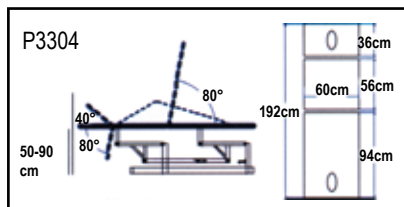

MANIP COUCH

- P3200** w/Retractable Castors
P3301 w/manual Postural Drainage, Retractable Castors
P3304 w/electric Postural Drainage, Retractable Castors

This manipulative and physiotherapy couch comes in three sections with a breathe hole at each end. The small end section can adjust above by 40° or below the horizontal by 80°. The long end section is adjustable above up to 80° to provide a backrest. The middle and long end section of the couch with "Postural Drainage" function can be raised to an inverted 'V' position.

Features:

- Stable heavy duty steel base with grey powder coating.
- Top comprises 38 mm high density foam upholstered with fire retarded vinyl on a 20 mm plywood.
- Electric foot switch adjusts height 50 - 90 cm.
- Max. lengthwise shift 9 cm. The quiet electrical actuator is moisture-proof and complies with relevant medical standards.
- Length is 192 cm. Standard width is 60 cm. Special height and/or width is available at extra cost.
- Lifting capacity 200 kg.
- Choices of options and/or customizing to suit your needs (see P-1).
- Choice of colours (see P-1). Standard colour is Balmain Navy.

Manip Couch P3200.

Manip Couch P3304, 3 sections electric postural drainage.

EXAMINATION COUCH

- P3801** Electric, 2 sections w/retractable wheels

This examination couch comes in two sections. The 76 cm length head section is adjustable in to 80° above horizontal.

Features:

- Stable heavy duty steel base with powder coating.
- Top comprises 38 mm high density foam upholstered with fire retarded vinyl on a 20mm plywood.
- Electric foot switch adjusts height 45 - 95 cm.
- Length is 193 cm. Standard width is 71 cm.
- Choices of options and/or customizing to suit your needs (see P-1).
- Other options include Treatment arm board, Gynaecological adaptations.
- Lifting capacity 225 kg.
- Choice of colours (see P-1). Standard colour is Balmain Navy.