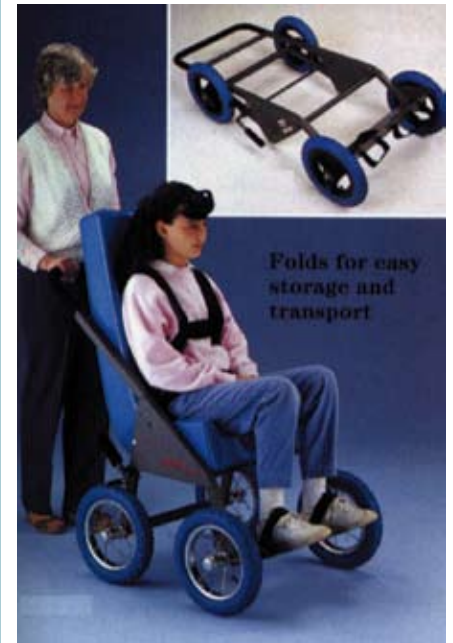

## CARRIE COLLAR

Model No.: **SPC2774C**

This hinged collar supports the jawline and occipital region to help improve head control, neck flexion and midline positioning. The Carrie Collar can also be used by itself, or with other seating systems when a child needs greater head control and better positioning. Attaches in the front with velcro. Fits up to 35.5 cm neck circumference.

## UNIVERSAL CORNER CHAIR

Model No.: **SPC4590U**

This universal corner chair from Tumble Forms fits children up to 152 cm tall. Its broad base prevents tipping due to extensor thrusting. The padded seat with the hip positioning belt and height adjustable H-harness allows the child to be positioned comfortably with support. Removable tray can be raised to 30°. Base is 50 x 71 cm. Back height is 48 cm.

Children can read while they are sitting on the comfortable Universal Corner Chair SPC4590U.

## ROVER STROLLER BASE

Model No.: **SPC4587F**

The Tumble Forms adolescent size stroller provides proper positioning and support during travel. The rugged frame and large pneumatic tyres makes mobility easy, even over rough terrain. It fits the large Feeder Seat SPC2795X and can accommodate children up to 150 cm tall and 33 cm wide at the hips. It folds compact for storage and transport.