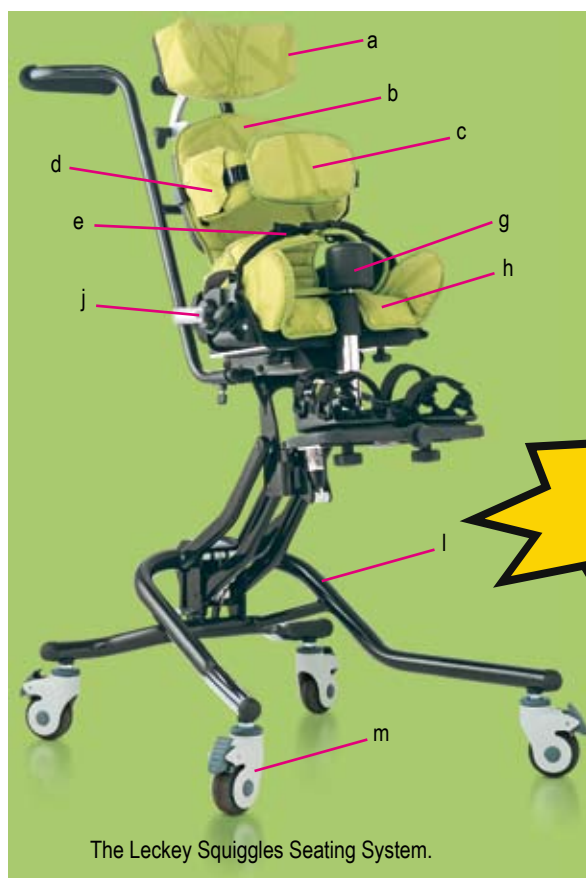

SEATING & TRANSPORT EQUIPMENT

LECKEY SQUIGGLES SEATING SYSTEM

CONTACT US FOR A PRESCRIPTION FORM BEFORE ORDERING.

The Squiggles Seat gives all the necessary support for good development. It has been designed for children up to the age of five and can help to promote cognitive and physical development. The Squiggles Seat is specially designed to both help position the pelvis, trunk, head, legs and feet, while at the time allowing the child the ability to move easily.

Features:

- Hi Low chassis allows the user to sit at different heights.
- Contoured seat, adjustable in width and depth.
- Thoracic supports are height, width and angle adjustable.
- Height adjustable back.
- Flexible sacral cushion supports the lower spine in the required position.
- Pelvic belt is individually adaptable.

Model Number	SOB-SSS
User height range, cm	75 - 110
User age (approx.)	1 to 5 years
User weight, kg	22
Trunk & seat width, cm	16 - 22
Seat depth, cm	19 - 29
Back height, cm	32 - 38
Backrest adjustment, degree	active 10° - passive 10°
Lower leg length, cm	min. 16 cm - max. 27
Footplat Angle, Plantar flexion	10°
Footplat Angle, Dorsal flexion	10°
Tray height from seat surface, cm	min. 11.5 cm / max. 17 cm
Seating unit weight, kg	6
HiLow chassis with gas compression spring	seat tilt -20° to +20° / seat height 27 - 65 cm
Standard chassis	seat tilt -20° to +20° / seat height 28 - 38 cm

- Back angle pivots ensuring the trunk and head supports stay in the correct position for the child
- A parallel adapter allows the seat to be mounted on different bases such as the Kimba, Otto Bock Discovery and Skippi.