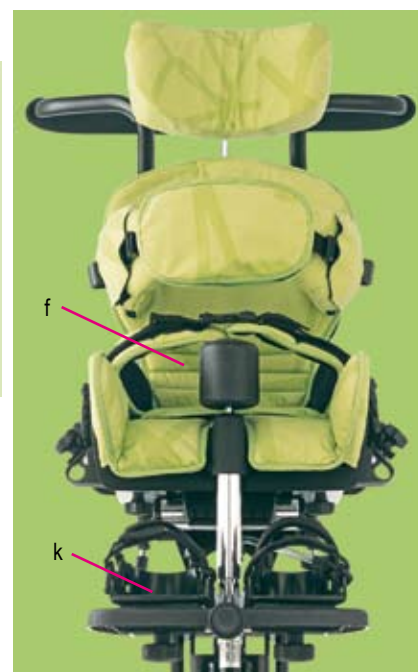

Features:

- Hi Low chassis allows the user to sit at different heights.
- Contoured seat, adjustable in width and depth.
- Thoracic supports are height, width and angle adjustable.
- Height adjustable back.
- Flexible sacral cushion supports the lower spine in the required position.
- Pelvic belt is individually adaptable.

Model Number	SOB-SSS
User height range, cm	75 - 110
User age (approx.)	1 to 5 years
User weight, kg	22
Trunk & seat width, cm	16 - 22
Seat depth, cm	19 - 29
Back height, cm	32 - 38
Backrest adjustment, degree	active 10° - passive 10°
Lower leg length, cm	min. 16 cm - max. 27
Footplat Angle, Plantar flexion	10°
Footplat Angle, Dorsal flexion	10°
Tray height from seat surface, cm	min. 11.5 cm / max. 17 cm
Seating unit weight, kg	6
HiLow chassis with gas compression spring	seat tilt -20° to +20° / seat height 27 - 65 cm
Standard chassis	seat tilt -20° to +20° / seat height 28 - 38 cm

- Back angle pivots ensuring the trunk and head supports stay in the correct position for the child
- A parallel adapter allows the seat to be mounted on different bases such as the Kimba, Otto Bock Discovery and Skippi.

The Leckey Squiggles Seating System.

**NEW
PRODUCT**

Squiggles Seat with Kimba base

Components:

- a. Headrest.
- b. Height adjustable back
- c. Chest harness for further support.
- d. Thoracic supports are height, width and angle adjustable.
- e. Pelvic belt.
- f. Flexible sacral cushion.
- g. Pommel
- h. Contoured seat is width and depth adjustable.
- j. Back angle pivots.
- k. Adjustable footboard and sandals.
- l. Hi Low chassis.
- m. Lockable casters.
- n. Activity Tray