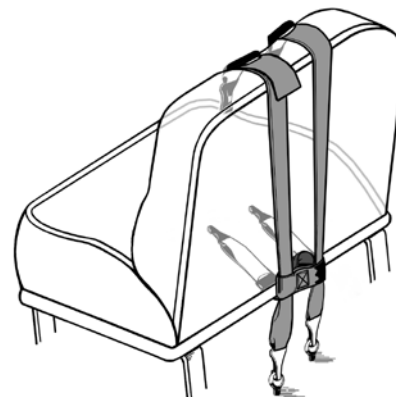

E-Z-ON ADJUSTABLE VEST

The E-Z-ON Adjustable Vest comes with adjustable shoulder straps, chest straps and waist straps to cater for growth and different clothing. Three zipper positions ensure proper fit. Vests fit users aged 2 years to adult. Sherpa Neck Pads (SV100NP) cover the mounting clip and deter the user from undoing the clip. Bar slides help deter children from loosening adjusters.

Features:

- Vest can be put on before entering the vehicle, eliminating the struggle in the confined space of the vehicle.
- Vest is quickly clipped on to the vehicle mounting strap.
- 4 mounting straps, i.e. Portable Seat Mount, Permanent Floor Mount, Tether Strap Mount and Wheelchair Mount allow the vest be used in different vehicles - the family car, school bus or wheelchair.
- Webbing and zippers are extra strong to withstand wear and tear.
- The vest is machine washable.

front

back

SVTC Tether Strap Mount
use in cars, wagon and van.

SVS Portable Seat Mount (need additional locking clip) use in school bus.

SVWC Wheelchair Mount.

SVFM Permanent Floor Mount for more difficult clients and where anchor points are not there.

Model No.*		Age group	Zipper positions
SV103-XXS	includes crotch strap	2 ~ 5	48, 54, 61 cm,
SV103-S	includes crotch strap	child	64, 71, 78 cm,
SV103-M	clip-on crotch strap optional	youth	81, 86, 94 cm,
SV103-L	clip-on crotch strap optional	adult	94, 101, 109 cm.