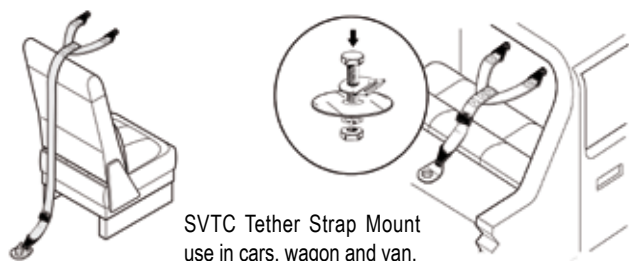

E-Z-ON ADJUSTABLE VEST

The E-Z-ON Adjustable Vest comes with adjustable shoulder straps, chest straps and waist straps to cater for growth and different clothing. Three zipper positions ensure proper fit. Vests fit users aged 2 years to adult. Sherpa Neck Pads (SV100NP) cover the mounting clip and deter the user from undoing the clip. Bar slides help deter children from loosening adjusters.

Features:

- Vest can be put on before entering the vehicle, eliminating the struggle in the confined space of the vehicle.
- Vest is quickly clipped on to the vehicle mounting strap.
- 4 mounting straps, i.e. Portable Seat Mount, Permanent Floor Mount, Tether Strap Mount and Wheelchair Mount allow the vest be used in different vehicles - the family car, school bus or wheelchair.
- Webbing and zippers are extra strong to withstand wear and tear.
- The vest is machine washable.

front

back

SVTC Tether Strap Mount
use in cars, wagon and van.

SVS Portable Seat Mount (need additional locking clip) use in school bus.

SVWC Wheelchair Mount.

SVFM Permanent Floor Mount for more difficult clients and where anchor points are not there.

Model No.*		Age group	Zipper positions
SV103-XXS	includes crotch strap	2 ~ 5	48, 54, 61 cm,
SV103-S	includes crotch strap	child	64, 71, 78 cm,
SV103-M	clip-on crotch strap optional	youth	81, 86, 94 cm,
SV103-L	clip-on crotch strap optional	adult	94, 101, 109 cm.