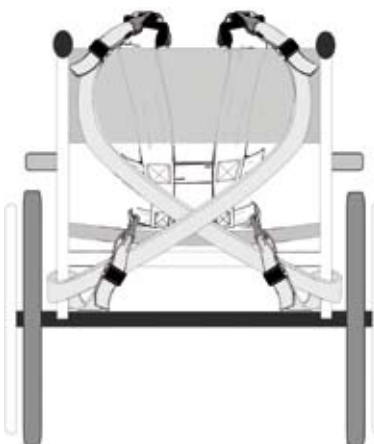

E-Z-ON ADJUSTABLE VEST

The E-Z-ON Adjustable Vest comes with adjustable shoulder straps, chest straps and waist straps to cater for growth and different clothing. Three zipper positions ensure proper fit. Vests fit users aged 2 years to adult. Sherpa Neck Pads (SV100NP) cover the mounting clip and deter the user from undoing the clip. Bar slides help deter children from loosening adjusters.

Features:

- Vest can be put on before entering the vehicle, eliminating the struggle in the confined space of the vehicle.
- Vest is quickly clipped on to the vehicle mounting strap.
- 4 mounting straps, i.e. Portable Seat Mount, Permanent Floor Mount, Tether Strap Mount and Wheelchair Mount allow the vest be used in different vehicles - the family car, school bus or wheelchair.
- Webbing and zippers are extra strong to withstand wear and tear.
- The vest is machine washable.

front

back

SVTC Tether Strap Mount
use in cars, wagon and van.

SVS Portable Seat Mount (need additional locking clip) use in school bus.

SVWC Wheelchair Mount.

SVFM Permanent Floor Mount for more difficult clients and where anchor points are not there.

Model No.*		Age group	Zipper positions
SV103-XXS	includes crotch strap	2 ~ 5	48, 54, 61 cm,
SV103-S	includes crotch strap	child	64, 71, 78 cm,
SV103-M	clip-on crotch strap optional	youth	81, 86, 94 cm,
SV103-L	clip-on crotch strap optional	adult	94, 101, 109 cm.