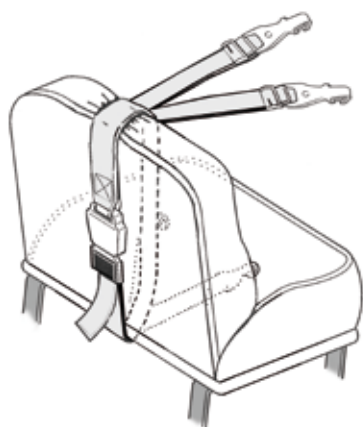

E-Z-ON ADJUSTABLE VEST

The E-Z-ON Adjustable Vest comes with adjustable shoulder straps, chest straps and waist straps to cater for growth and different clothing. Three zipper positions ensure proper fit. Vests fit users aged 2 years to adult. Sherpa Neck Pads (SV100NP) cover the mounting clip and deter the user from undoing the clip. Bar slides help deter children from loosening adjusters.

Features:

- Vest can be put on before entering the vehicle, eliminating the struggle in the confined space of the vehicle.
- Vest is quickly clipped on to the vehicle mounting strap.
- 4 mounting straps, i.e. Portable Seat Mount, Permanent Floor Mount, Tether Strap Mount and Wheelchair Mount allow the vest be used in different vehicles - the family car, school bus or wheelchair.
- Webbing and zippers are extra strong to withstand wear and tear.
- The vest is machine washable.

front

back

SVTC Tether Strap Mount
use in cars, wagon and van.

SVS Portable Seat Mount (need additional locking clip) use in school bus.

SVWC Wheelchair Mount.

SVFM Permanent Floor Mount for more difficult clients and where anchor points are not there.

Model No.*		Age group	Zipper positions
SV103-XXS	includes crotch strap	2 ~ 5	48, 54, 61 cm,
SV103-S	includes crotch strap	child	64, 71, 78 cm,
SV103-M	clip-on crotch strap optional	youth	81, 86, 94 cm,
SV103-L	clip-on crotch strap optional	adult	94, 101, 109 cm.