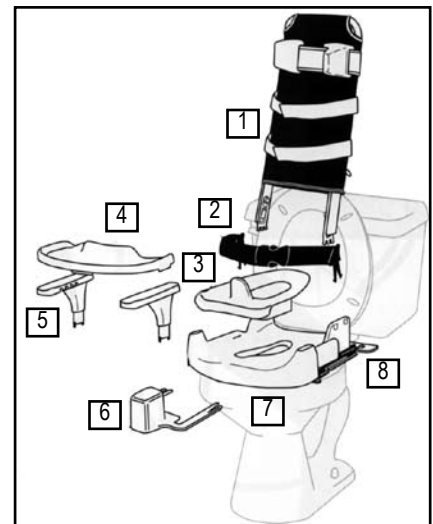

Specifications:

- Fits institutional, school or home toilet types.
- The contoured seat is ergonomically designed to centre child's hip on the seat. The soft deflector and seat cover is removable for cleaning.
- Armrests help child to support their own trunk and can be easily removed for open access.
- Hip strap adds security. Chest straps come with Backrest.
- Backrest can be adjusted to angles at 85°, 95° or 105° allowing the user to lean forward or recline. It can be folded flat for storage and removal. High backrest comes with head support.
- Two seat depth settings. Quick release mechanism allows easy change of backrest and/or seat depth for different children.
- Anterior Support used as a tray and support the user when leaning forward.
- Abductor provides comfortable knee abduction.
- The sturdy plastic Mobile Frame has slots for height adjustment which allow the user to sit high or low as required. 75 cm castors are easy to manoeuvre.
- The footboard and seat adjust independently to a comfortable seat height. Comes with straps to hold feet down.
- Lower the seat, remove the foot board then the user can sit with his feet on the floor.

Blue Wave Shower Commode allows the child to sit at the right height while toileting, either over the toilet or as a stand alone commode for toilet training.

Low Back Commode w/ Anterior Support encourages forward leaning.

Headrest and anterior support help child maintain good posture.

PARTS OF TOILETING SYSTEM:

*Toilet Seat with Back: 1 ~ 8

*Shower Commode: 1 ~ 11

1. High or low Backrest, Headrests and Chest Straps.
2. Hip Straps.
3. Soft Deflector and Seat Cushion.
4. Anterior Support.
5. Removable Armrests.
6. Removable Abductor.
7. Contoured Toilet seat.
8. Mounting Bar.
9. Mobile Frame.
- 10 Deep Pan.
- 11 Footrests.