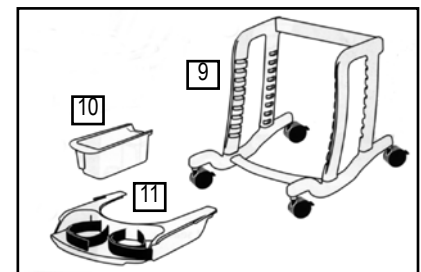

Specifications:

- Fits institutional, school or home toilet types.
- The contoured seat is ergonomically designed to centre child's hip on the seat. The soft deflector and seat cover is removable for cleaning.
- Armrests help child to support their own trunk and can be easily removed for open access.
- Hip strap adds security. Chest straps come with Backrest.
- Backrest can be adjusted to angles at 85°, 95° or 105° allowing the user to lean forward or recline. It can be folded flat for storage and removal. High backrest comes with head support.
- Two seat depth settings. Quick release mechanism allows easy change of backrest and/or seat depth for different children.
- Anterior Support used as a tray and support the user when leaning forward.
- Abductor provides comfortable knee abduction.
- The sturdy plastic Mobile Frame has slots for height adjustment which allow the user to sit high or low as required. 75 cm castors are easy to manoeuvre.
- The footboard and seat adjust independently to a comfortable seat height. Comes with straps to hold feet down.
- Lower the seat, remove the foot board then the user can sit with his feet on the floor.

Blue Wave Shower Commode allows the child to sit at the right height while toileting, either over the toilet or as a stand alone commode for toilet training.

Low Back Commode w/ Anterior Support encourages forward leaning.

Headrest and anterior support help child maintain good posture.

PARTS OF TOILETING SYSTEM:

*Toilet Seat with Back: 1 ~ 8

*Shower Commode: 1 ~ 11

1. High or low Backrest, Headrests and Chest Straps.
2. Hip Straps.
3. Soft Deflector and Seat Cushion.
4. Anterior Support.
5. Removable Armrests.
6. Removable Abductor.
7. Contoured Toilet seat.
8. Mounting Bar.
9. Mobile Frame.
- 10 Deep Pan.
- 11 Footrests.